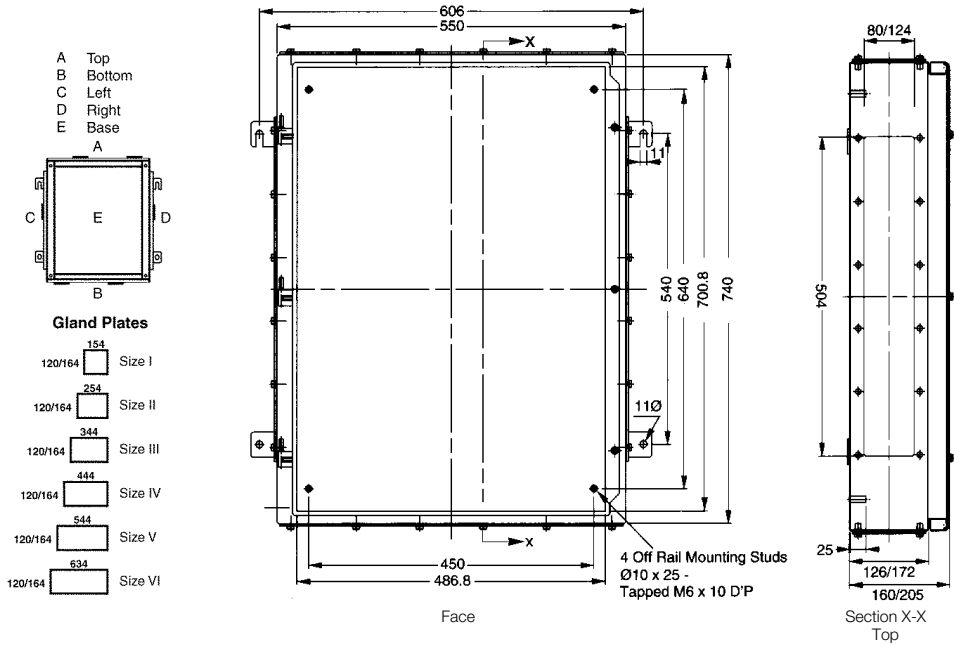

NEXT 74/55

	NEXT 74/55/16	NEXT 74/55/20
Height	740 mm	740 mm
Width	550 mm	550 mm
Depth	160 mm	205 mm
Weight	30.35 kg	30.35 kg

Gland Sizes (sides) No. of maximum entries per plate	Size V (A & B)		Size V (C & D)	
		M16	45	45
	M20	26	26	39
	M25	16	16	30
	M32	9	9	18
	M40	7	7	13
	M50	6	6	6

Terminal Selection Guide (Maximum Physical Content*)	Type	Width (mm)	Vertical		Horizontal	
			Vertical	Horizontal	Vertical	Horizontal
Mounting Rail TS35	WDU 1.5	5	5x120	7x82		
	WDU 2.5	5	5x120	7x82		
	WDU 4	6	4x100	6x69		
	WDU 6	8	4x75	5x51		
	WDU 10	10	4x60	5x51		
	ZDU 2.5	5	5x120	7x82		
	ZDU 4	6	4x100	6x69		
	ZDU 6	8	4x75	5x51		
	Mounting Rail TS32	SAK 2.5	6	5x100	7x69	
SAK 4		6.5	4x93	6x63		
SAK 6N		8	4x75	6x51		
SAK 10		10	4x60	6x41		
Mounting Rail TS15	AKZ 2.5	5	5x120	7x82		
	AKZ 4	6	5x100	7x69		