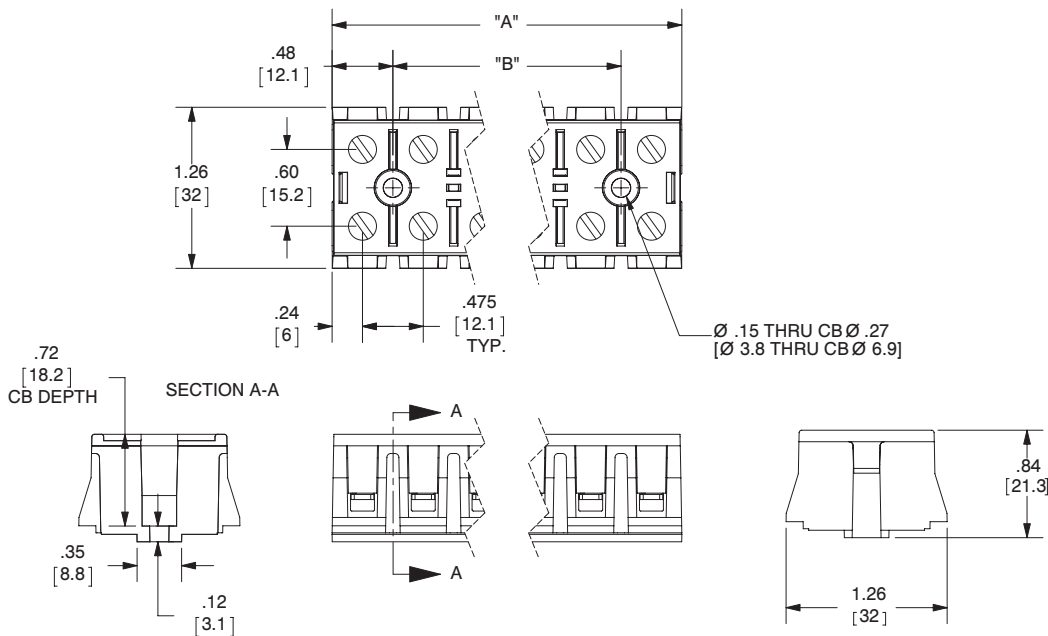

Heavy Duty Terminal Blocks

0987 RZ Series - Deadfront Type

600 Volts AC/DC (UL/CSA)
1000 Volts (CE)

0987 RZ TC 07

Specifications:

- Base, Thermoplastic, 125°C, Flammability - UL 94 V-O
- Connector, Copper Alloy, Nickel Plated (TC Tubular Clamp)
- Current Rating up to **50 Amps**
- Wire Range
 - (1) #8 - #24 sol/str
 - (2) 12 str
 - (2) 14 str
 - (1) 12 str and (1) 14 str
- .475" Centerline Spacing
- IP20 Touchproof Protection
- UL Recognized File No. XCFR2.E47811
- CSA Certified File No. LR19766
- **CE**
- RoHS Compliant

Catalog #	# of poles	Dimensions	
		A	B
0987 RZ TC 02	2	0.95	N/A
0987 RZ TC 03	3	1.43	0.48
0987 RZ TC 04	4	1.90	0.95
0987 RZ TC 05	5	2.38	1.43
0987 RZ TC 06	6	2.85	1.90
0987 RZ TC 07	7	3.33	2.38
0987 RZ TC 08	8	3.80	2.85
0987 RZ TC 09	9	4.28	3.33
0987 RZ TC 10	10	4.75	3.80
0987 RZ TC 11	11	5.23	4.28
0987 RZ TC 12	12	5.70	4.75

mm = dim X 25.4

For electronic drawings or 2D/3D CAD data,
send request to drawings@marathonsp.com