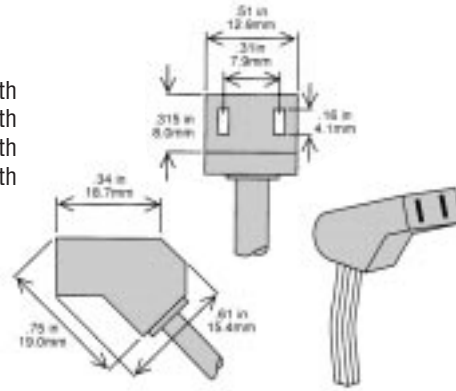

FAN POWER CORDS

Quick disconnect plug and cord assemblies are black two-conductor stranded wire, type SPT-1, available in several lengths. One end has molded female terminal; the other is blunt cut. All cords are UL listed and CSA approved.

Style 9601 "45°" Plug

9601-12B
9601-24B
9601-30B
9601-36B
9601-7 Jumper Cord
9601-72P AC Outlet

Fits these models

All Terminal Versions
All Terminal Versions
All Terminal Versions
All Terminal Versions
All Terminal Versions
All Terminal Versions

Length

12" Length
24" Length
30" Length
36" Length

General Specifications

- UL listed, CSA approved
- Ratings: UL Rated 10 AMP/125 VAC CSA Rated 7 AMP/125 VAC
- Cordage: 18/2 SPT-1, SPT-2 105°C VW-1
- Blunt cut end (terminated or stripped & tinned available)
- Special lengths available upon request