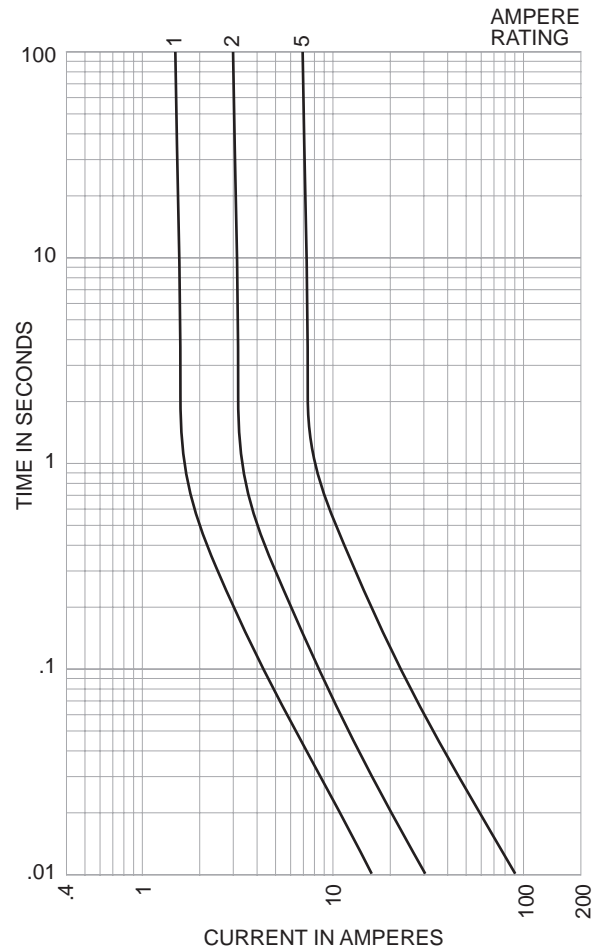

Fast-Acting Ferrule Fuses

AGU

13/32" x 1 1/2" Midget

Dimensional Data

Catalog Symbol: AGU (5AG)
 Fast-Acting
 Ampere Rating: 1 to 60 Amperes
 No Agency Listings

- Glass tube.
- Nickel plated brass ferrules.

Options:

- Gold plated ferrules

Order number AGU-(amp)-1J0281

Electrical Ratings (Catalog Symbol and Amperes)

250 Volts AC		32 Volts AC	
AGU-1	AGU-4	AGU-20	AGU-50
AGU-2	AGU-5	AGU-25	AGU-60
AGU-3	AGU-8	AGU-30	—
—	AGU-10	AGU-35	—
—	AGU-15	AGU-40	—

Time-Current Characteristic Curves—Average Melt

CE CE logo denotes compliance with European Union Low Voltage Directive (50-1000 Vac, 75-1500 Vdc). Refer to BIF document #8002 or contact Bussmann Application Engineering at 314-527-1270 for more information.