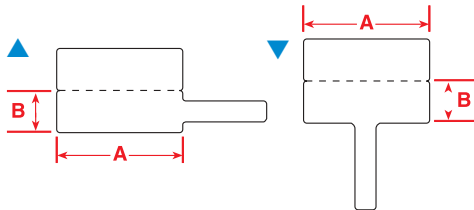

Tedlar® is a registered trademark of DuPont.